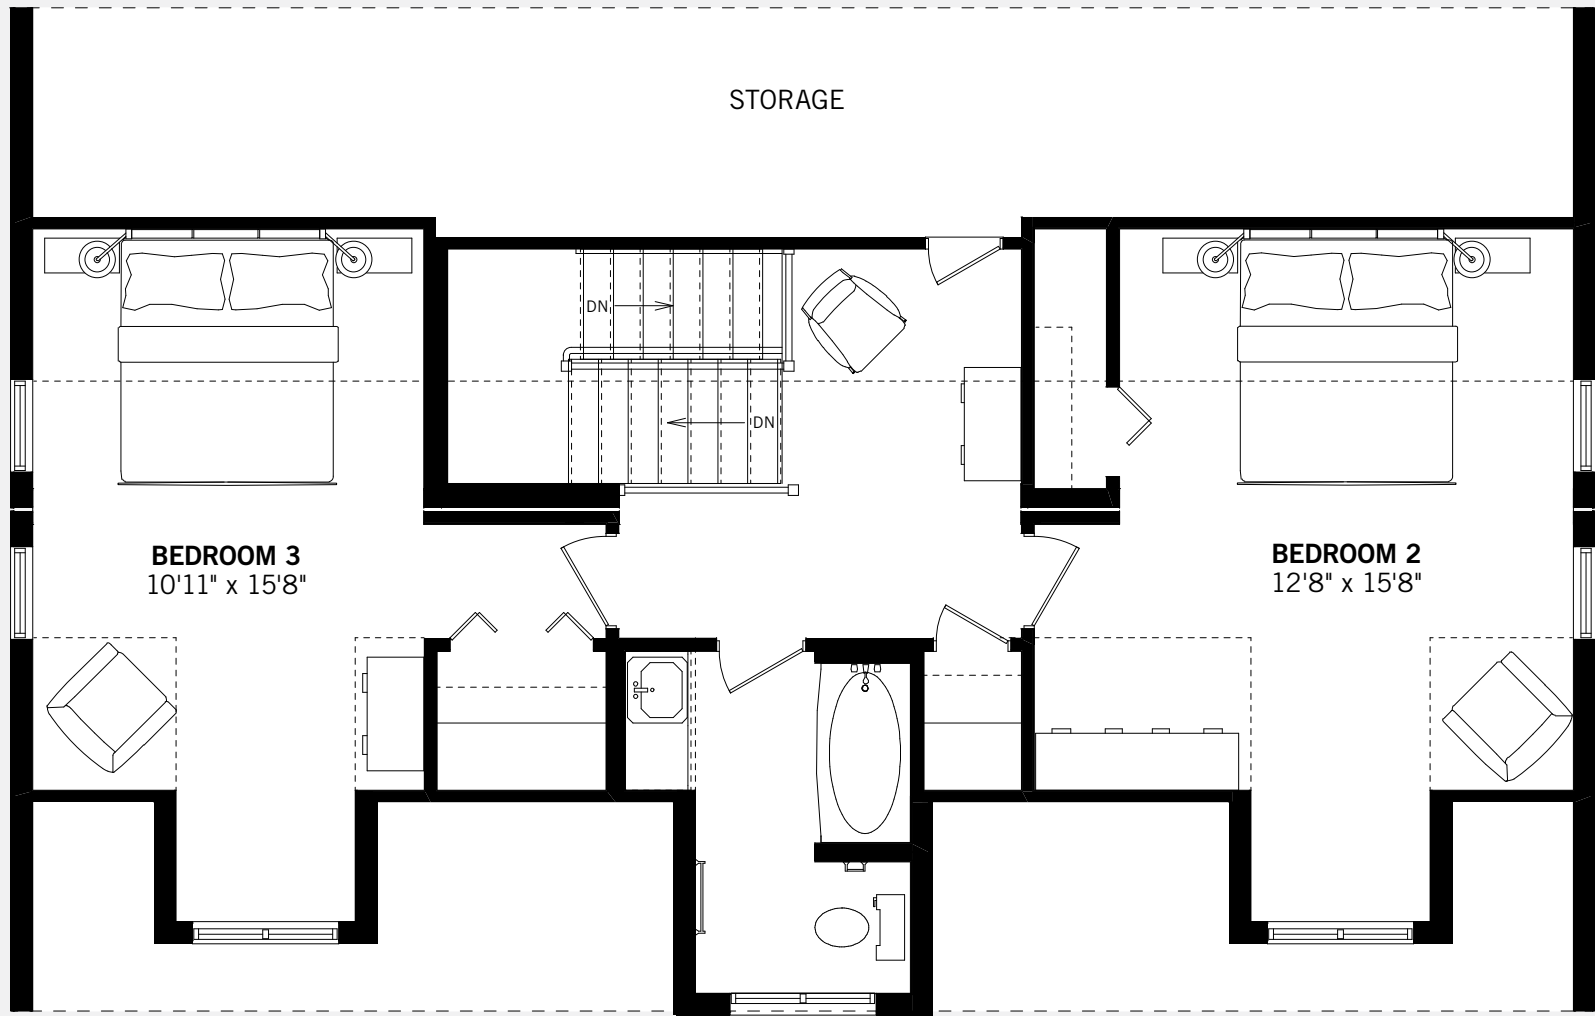

THE COVINGTON

TWO-STORY COLLECTION
SPACE TO GROW

3 BEDS | 2.5 BATHS

2,100 SQ.FT. (44' x 38')

Second