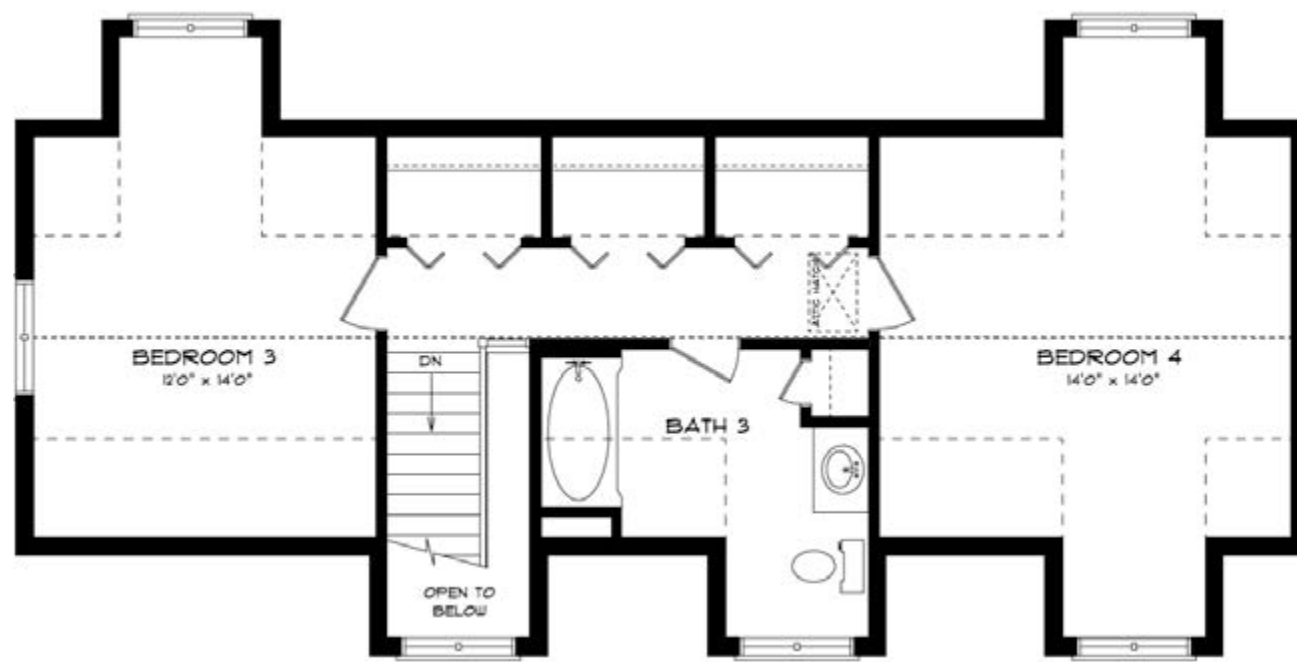

**THE
GLENCOE**

BUNGALOW COLLECTION
LARGE, SUNNY
AND BEAUTIFUL

3 BEDS | 2.5 BATHS

ELEVATION B
1,748 SQ.FT. (52' x 58')

Opt. Second Floor

Ground Floor

Some optional features shown. Sizes and finishes may vary. E.&O.E.