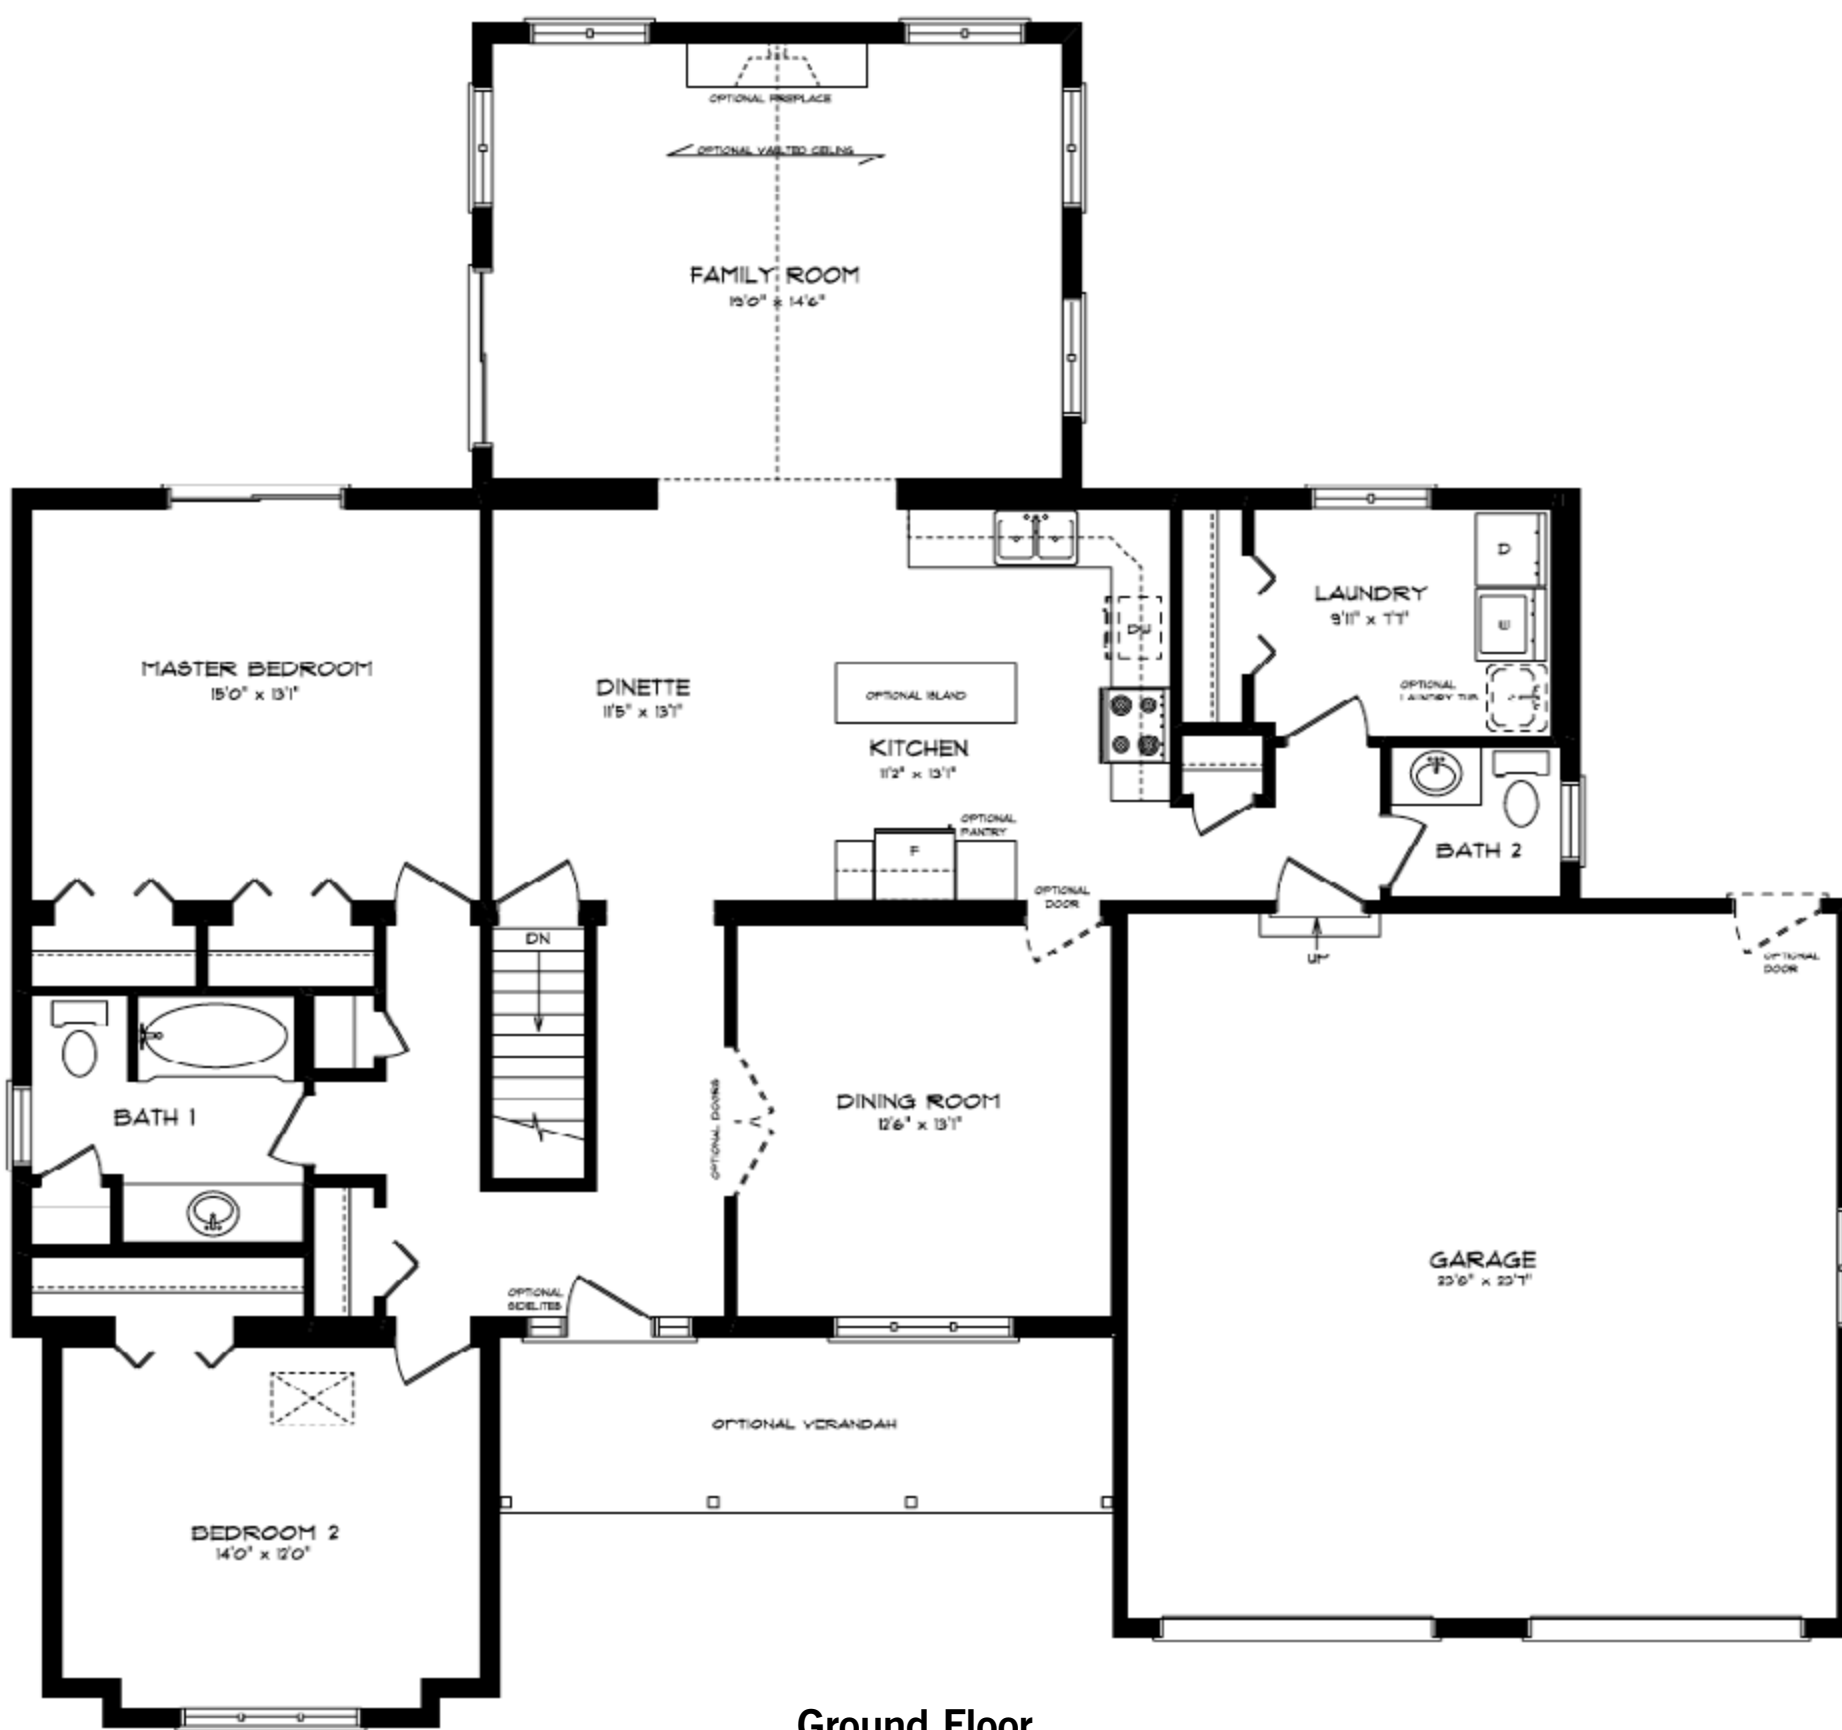

**THE
GLENCOE**

BUNGALOW COLLECTION
LARGE, SUNNY
AND BEAUTIFUL

3 BEDS | 2.5 BATHS

ELEVATION B
1,748 SQ.FT. (52' x 58')

Opt. Second Floor

Ground Floor

Some optional features shown. Sizes and finishes may vary. E.&O.E.