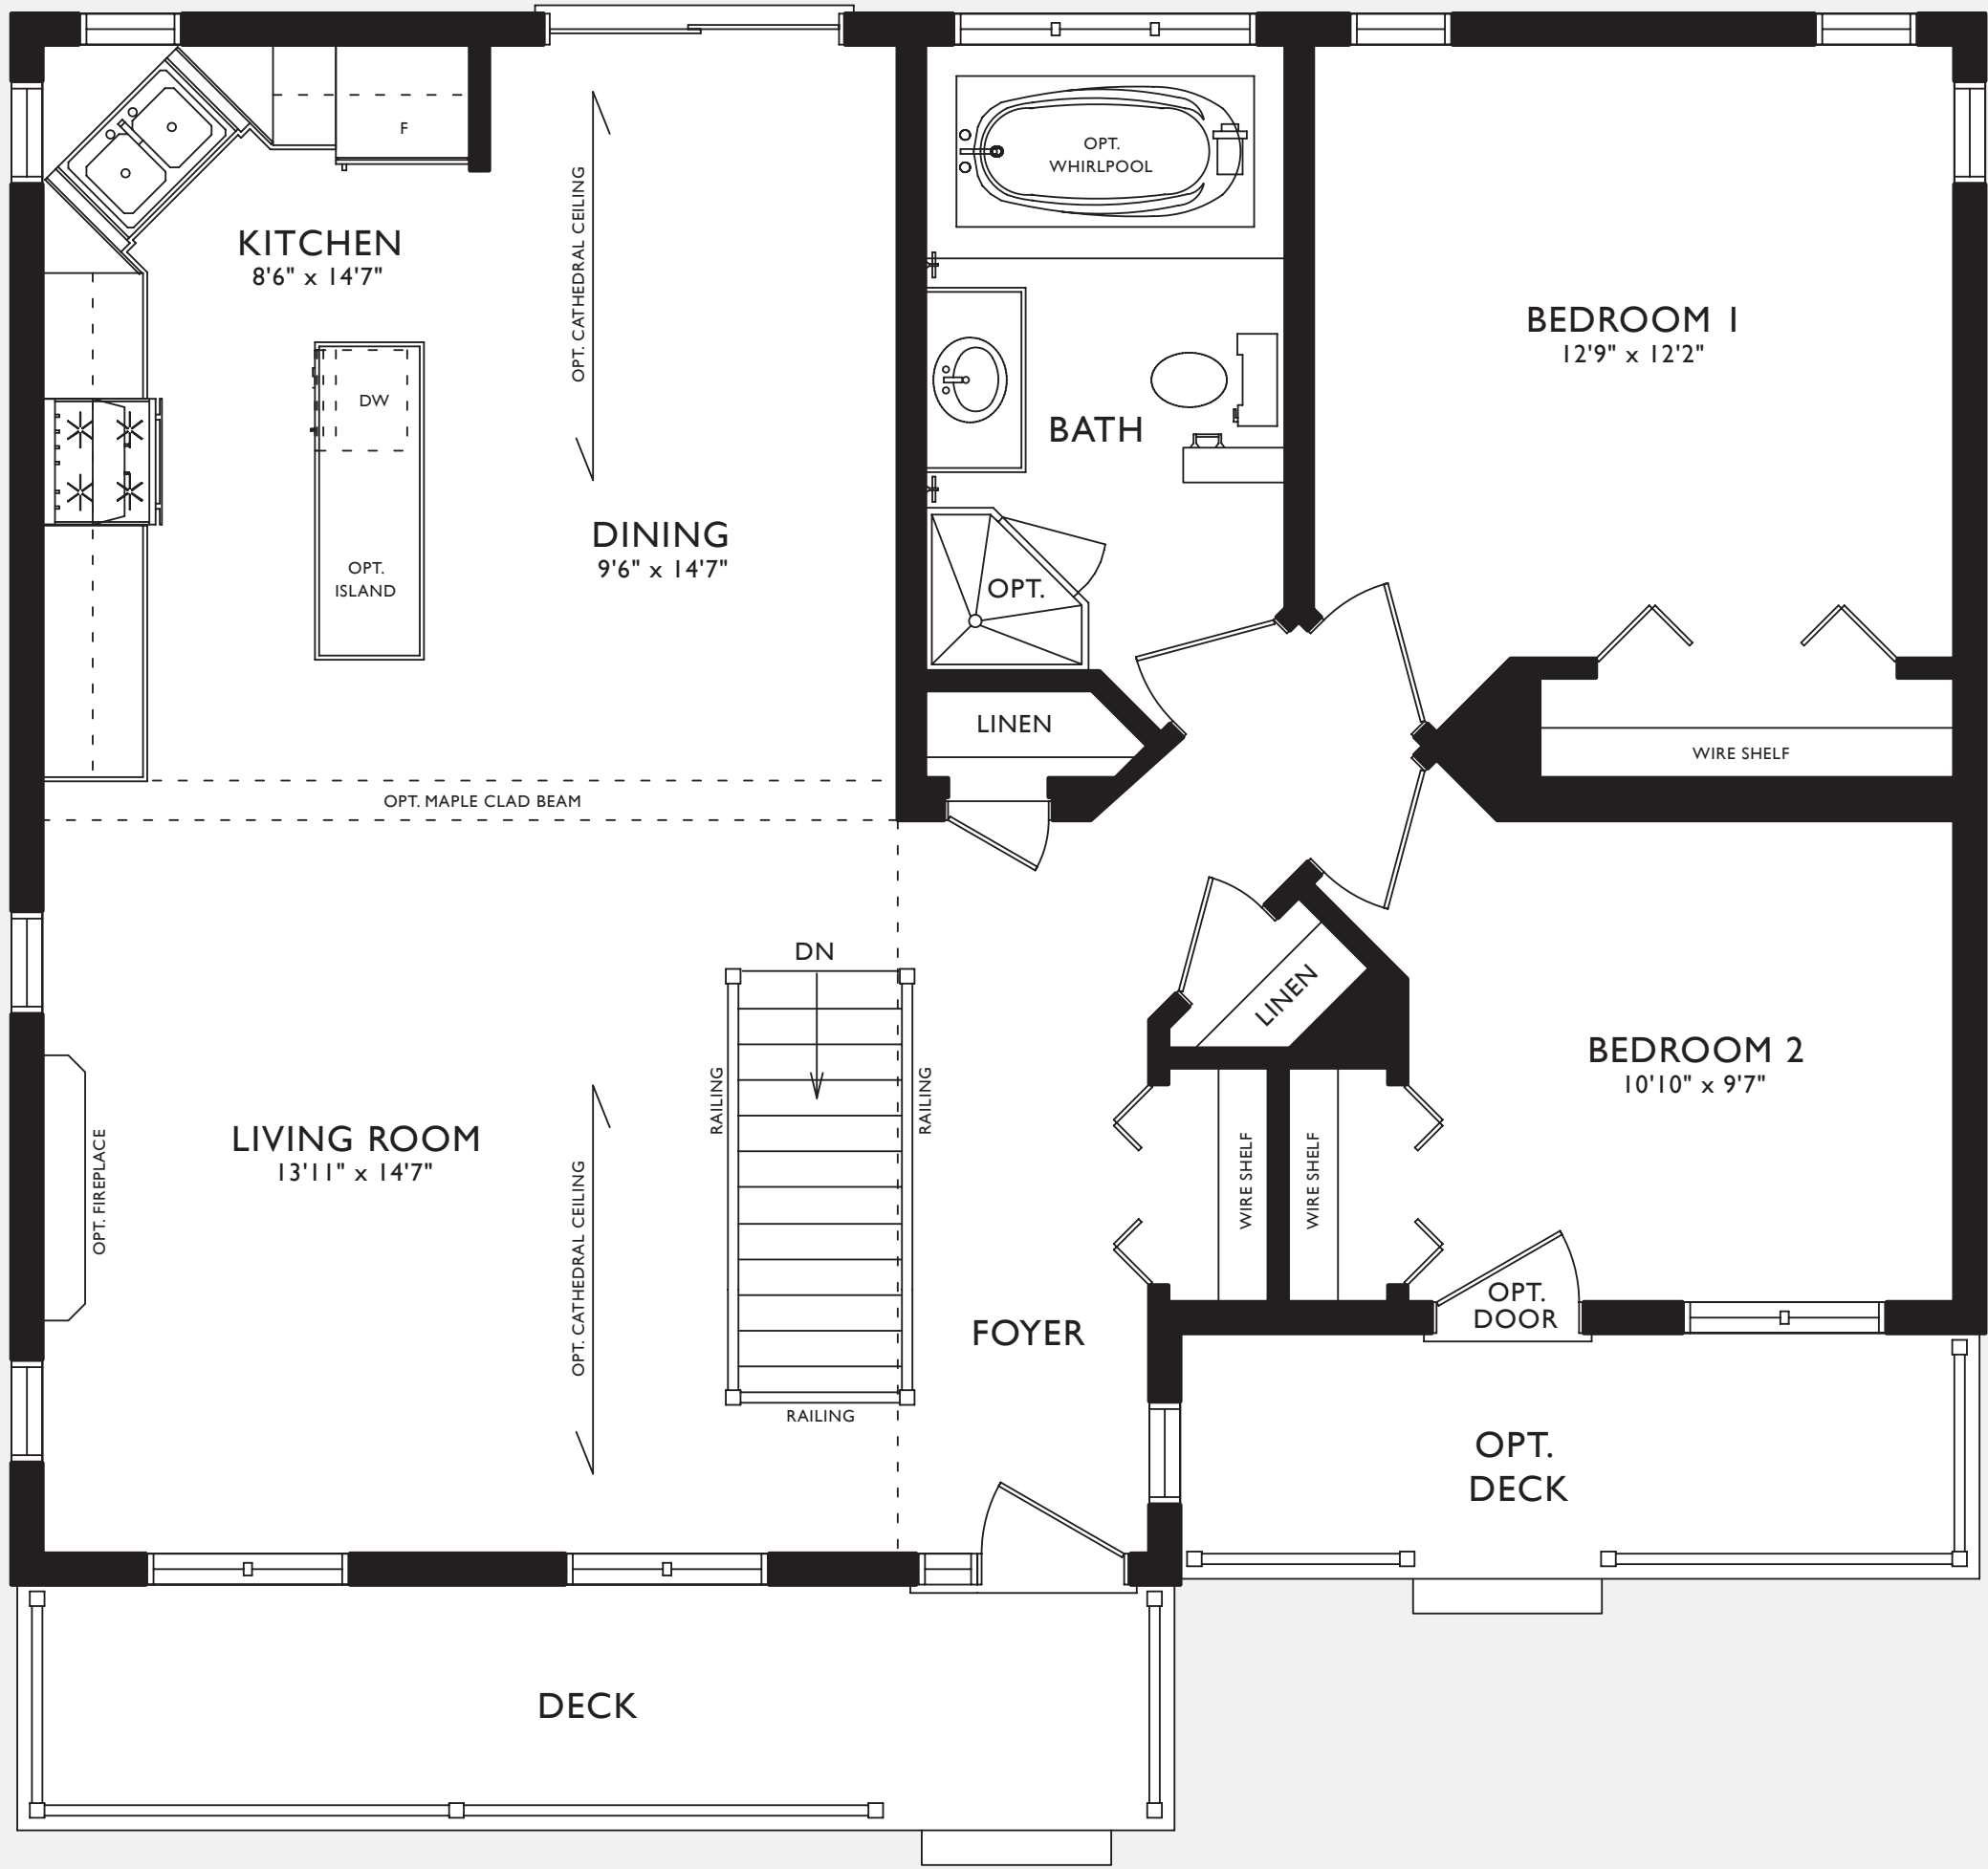

THE LEASIDE

BUNGALOW COLLECTION
PERFECTLY EASY LIVING

2 BEDS | 1 BATH

1,129 SQ.FT. (31' x 39')