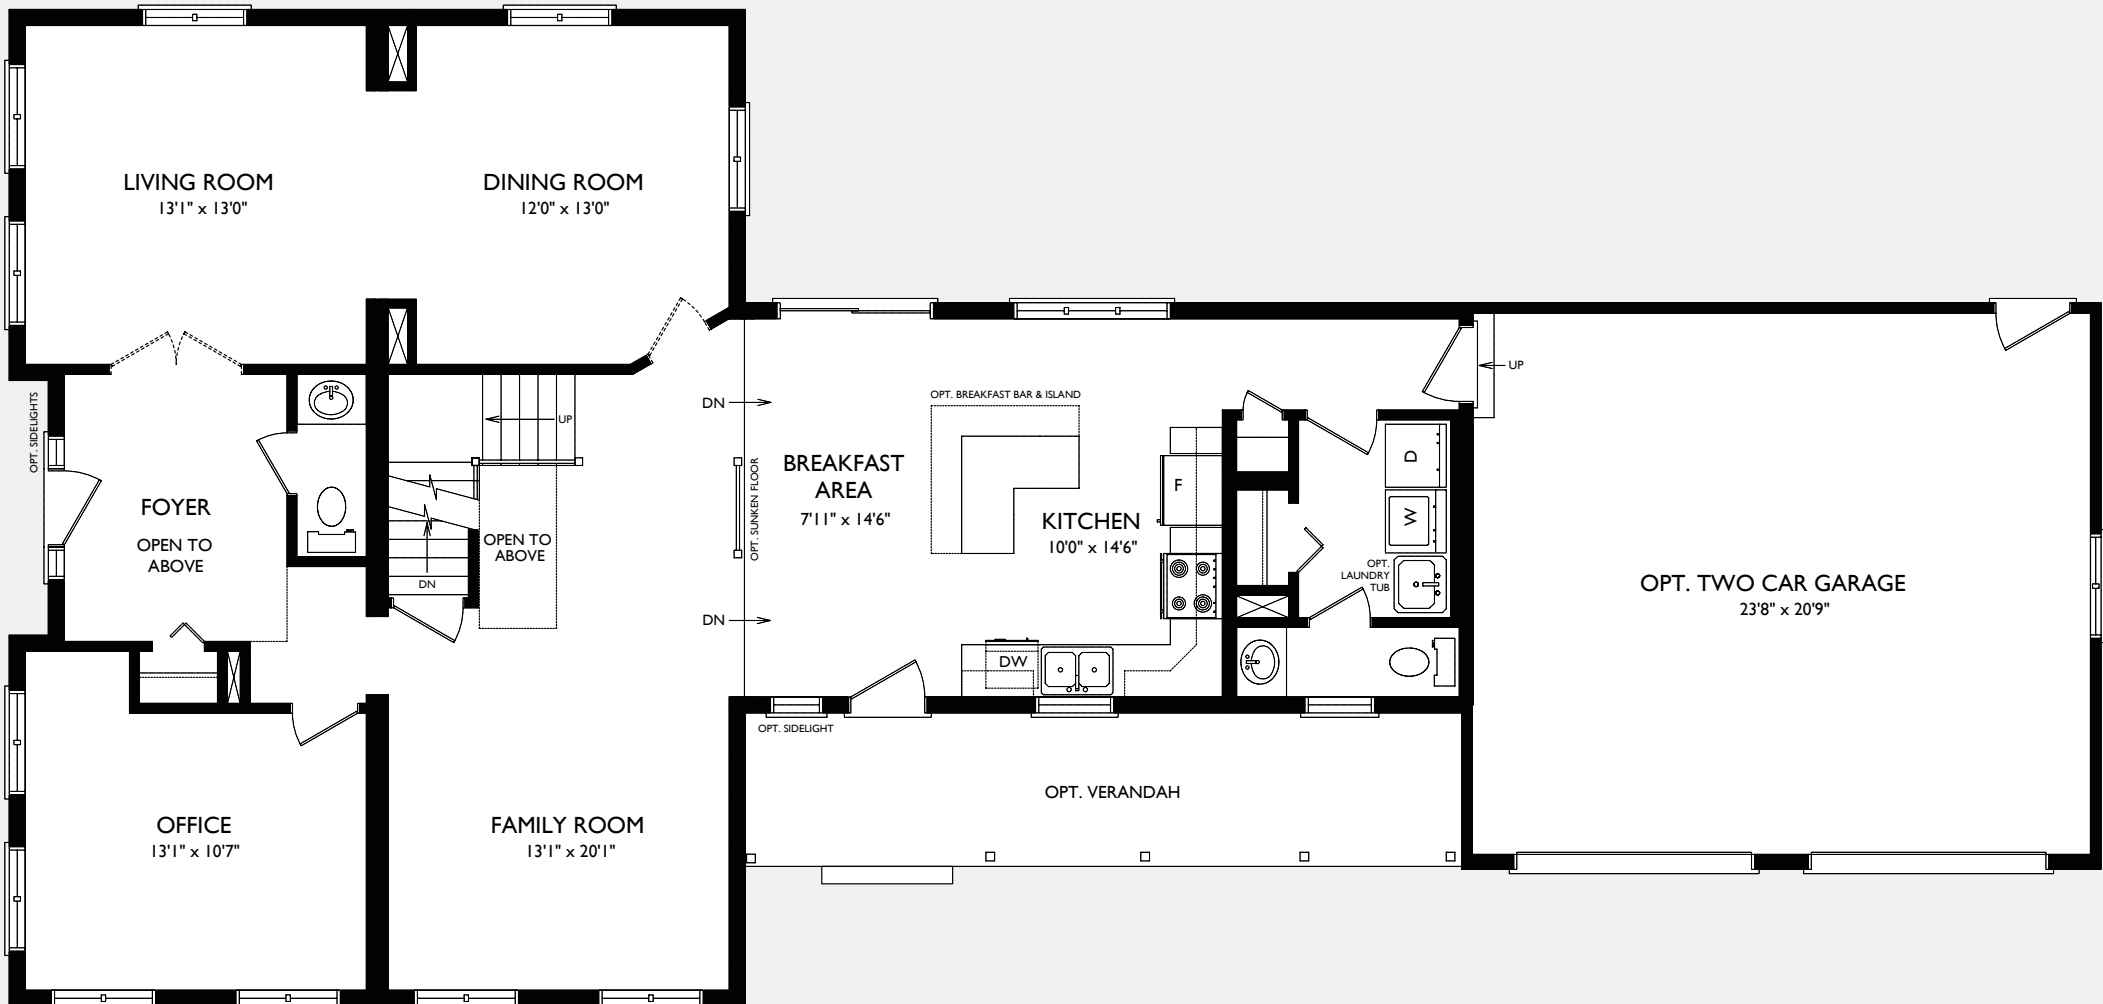

Ground Floor