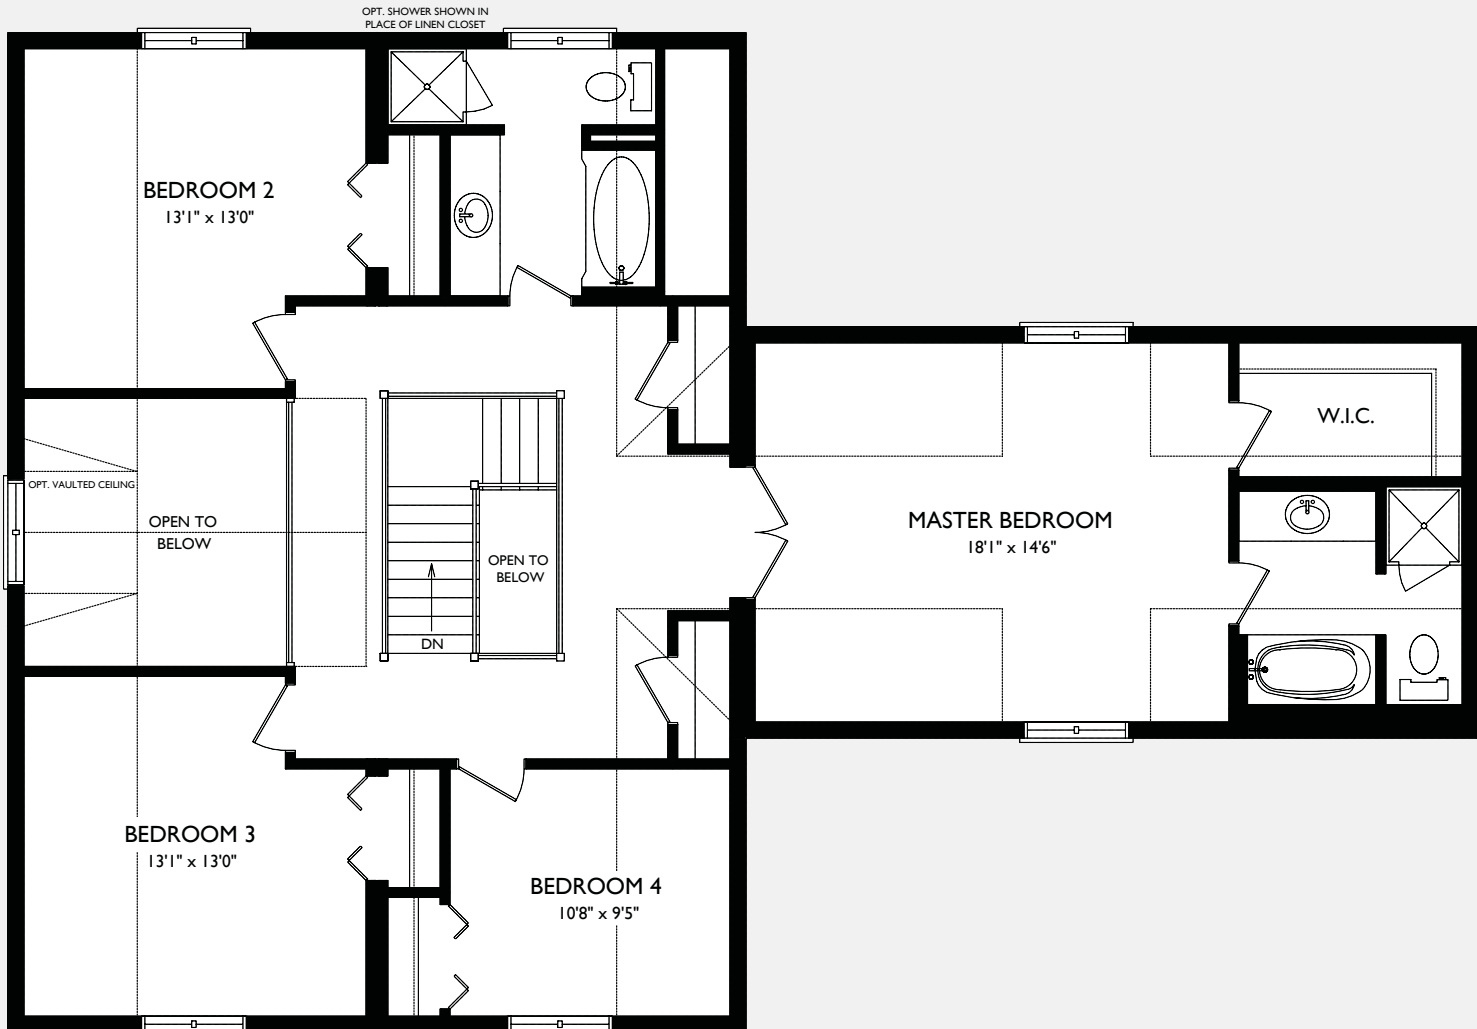

Second Floor