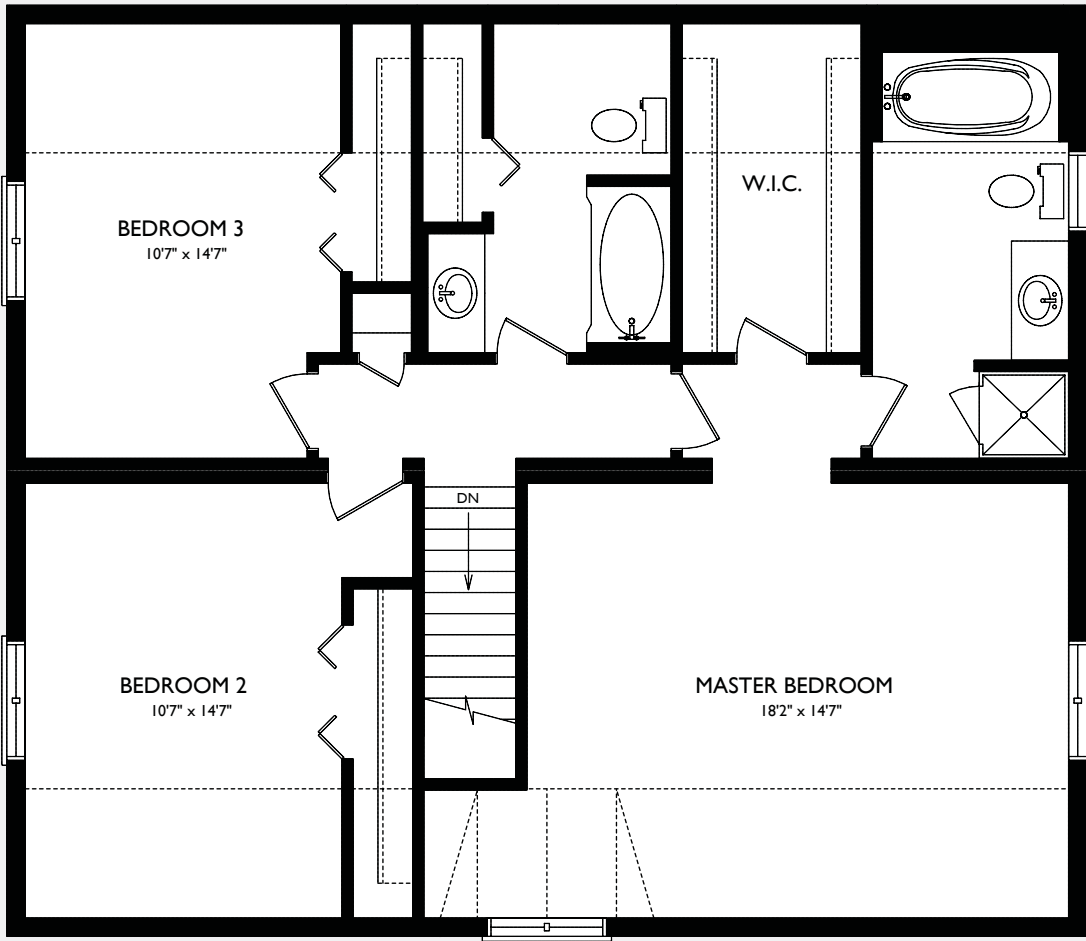

THE LOYALIST

TWO-STORY COLLECTION
A TRUE FAMILY HOME

3 BEDS | 2.5 BATHS

Second Floor