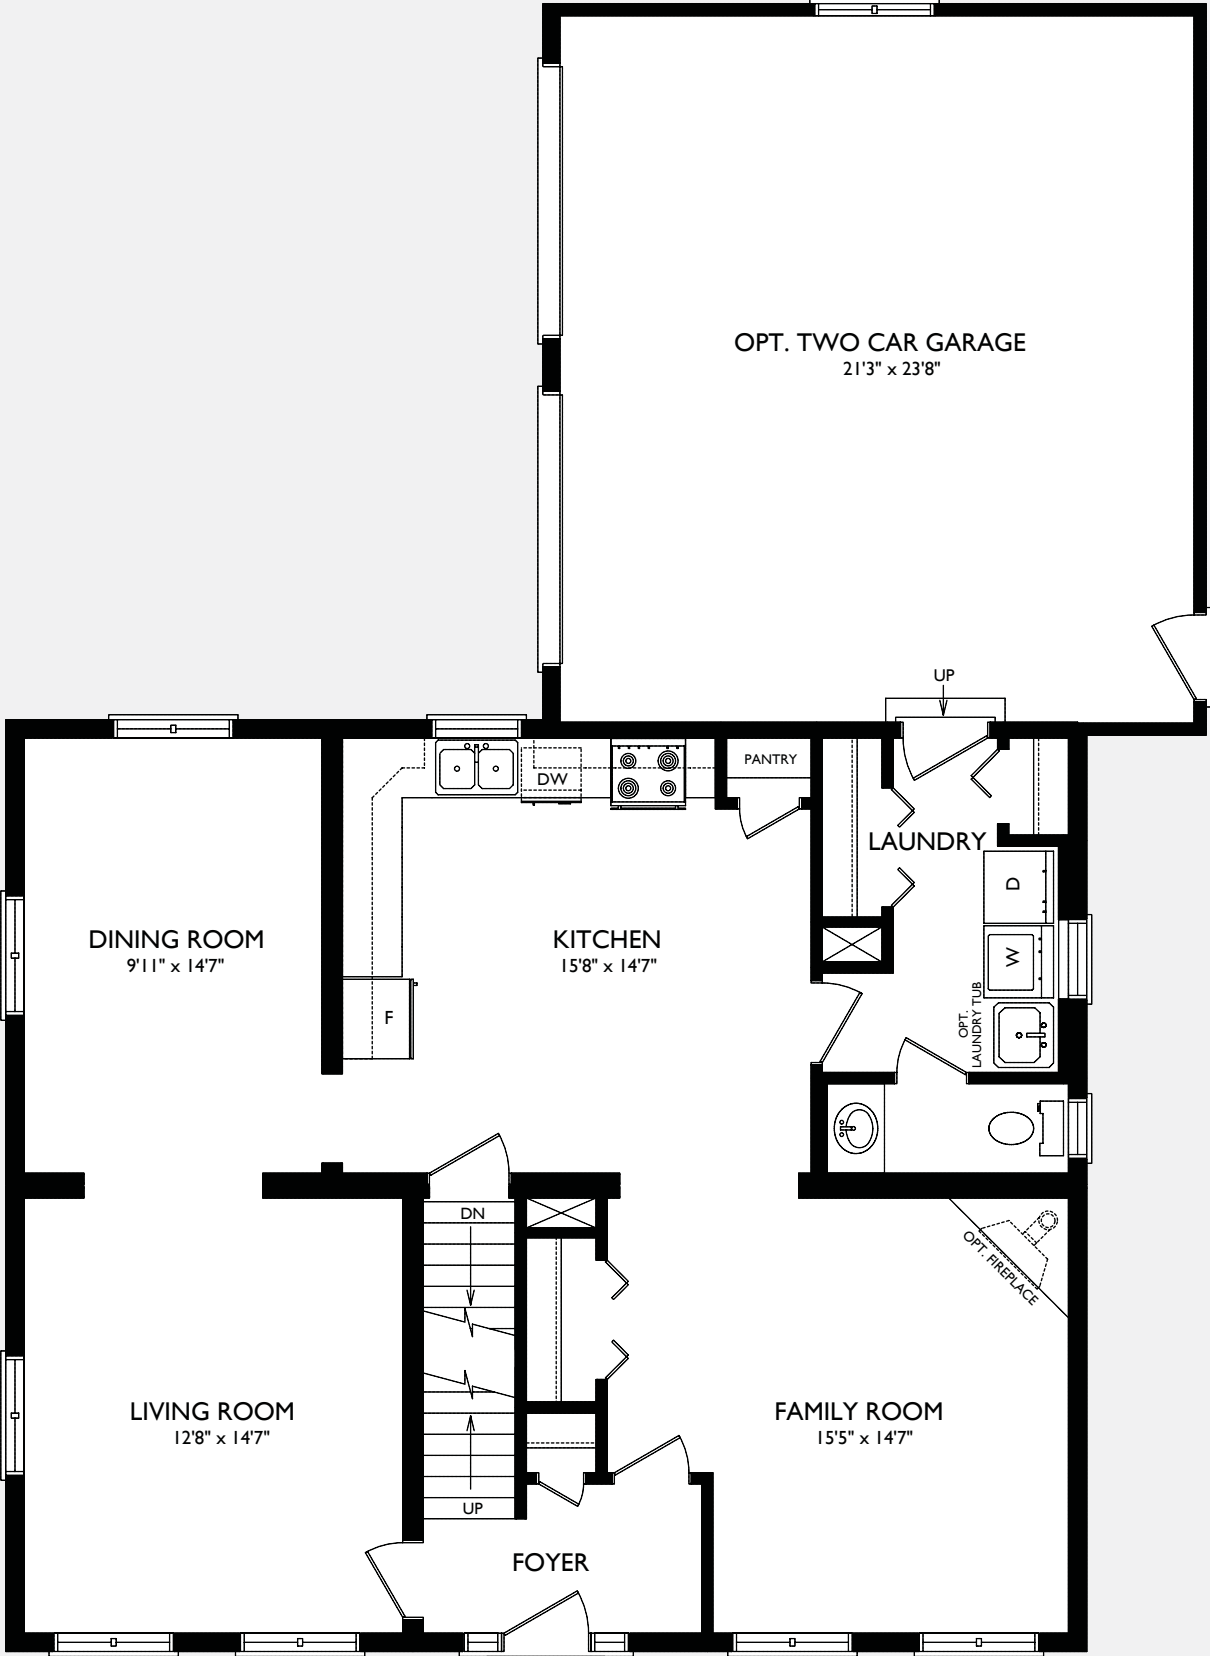

Ground Floor