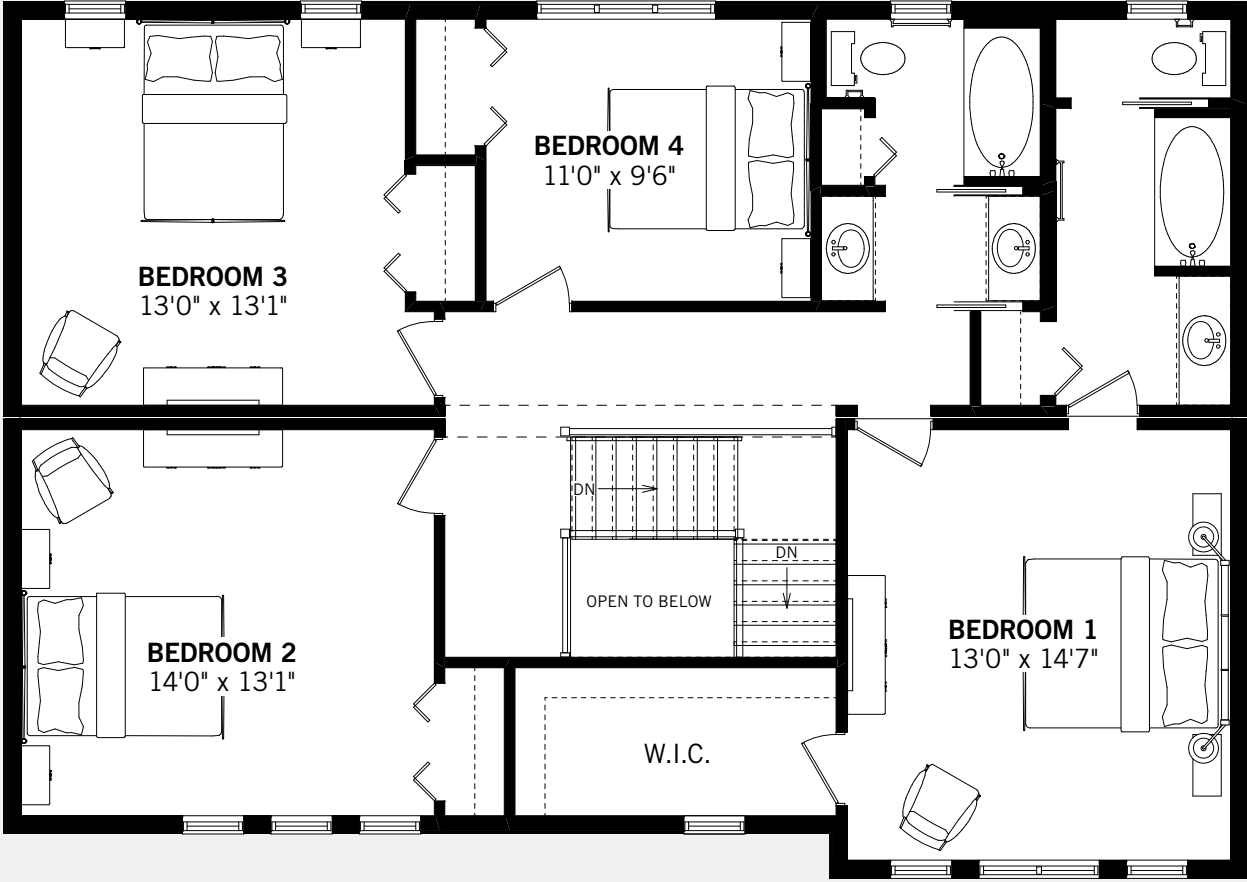

ELEVATION A
2,490 SQ.FT. (42' x 56')

THE OAKWOOD

TWO-STORY COLLECTION
FAMILY SIZED LIVING

4 BEDS | 2.5 BATHS

Second Floor

Ground Floor

Some optional features shown. Sizes and finishes may vary. E.&O.E.