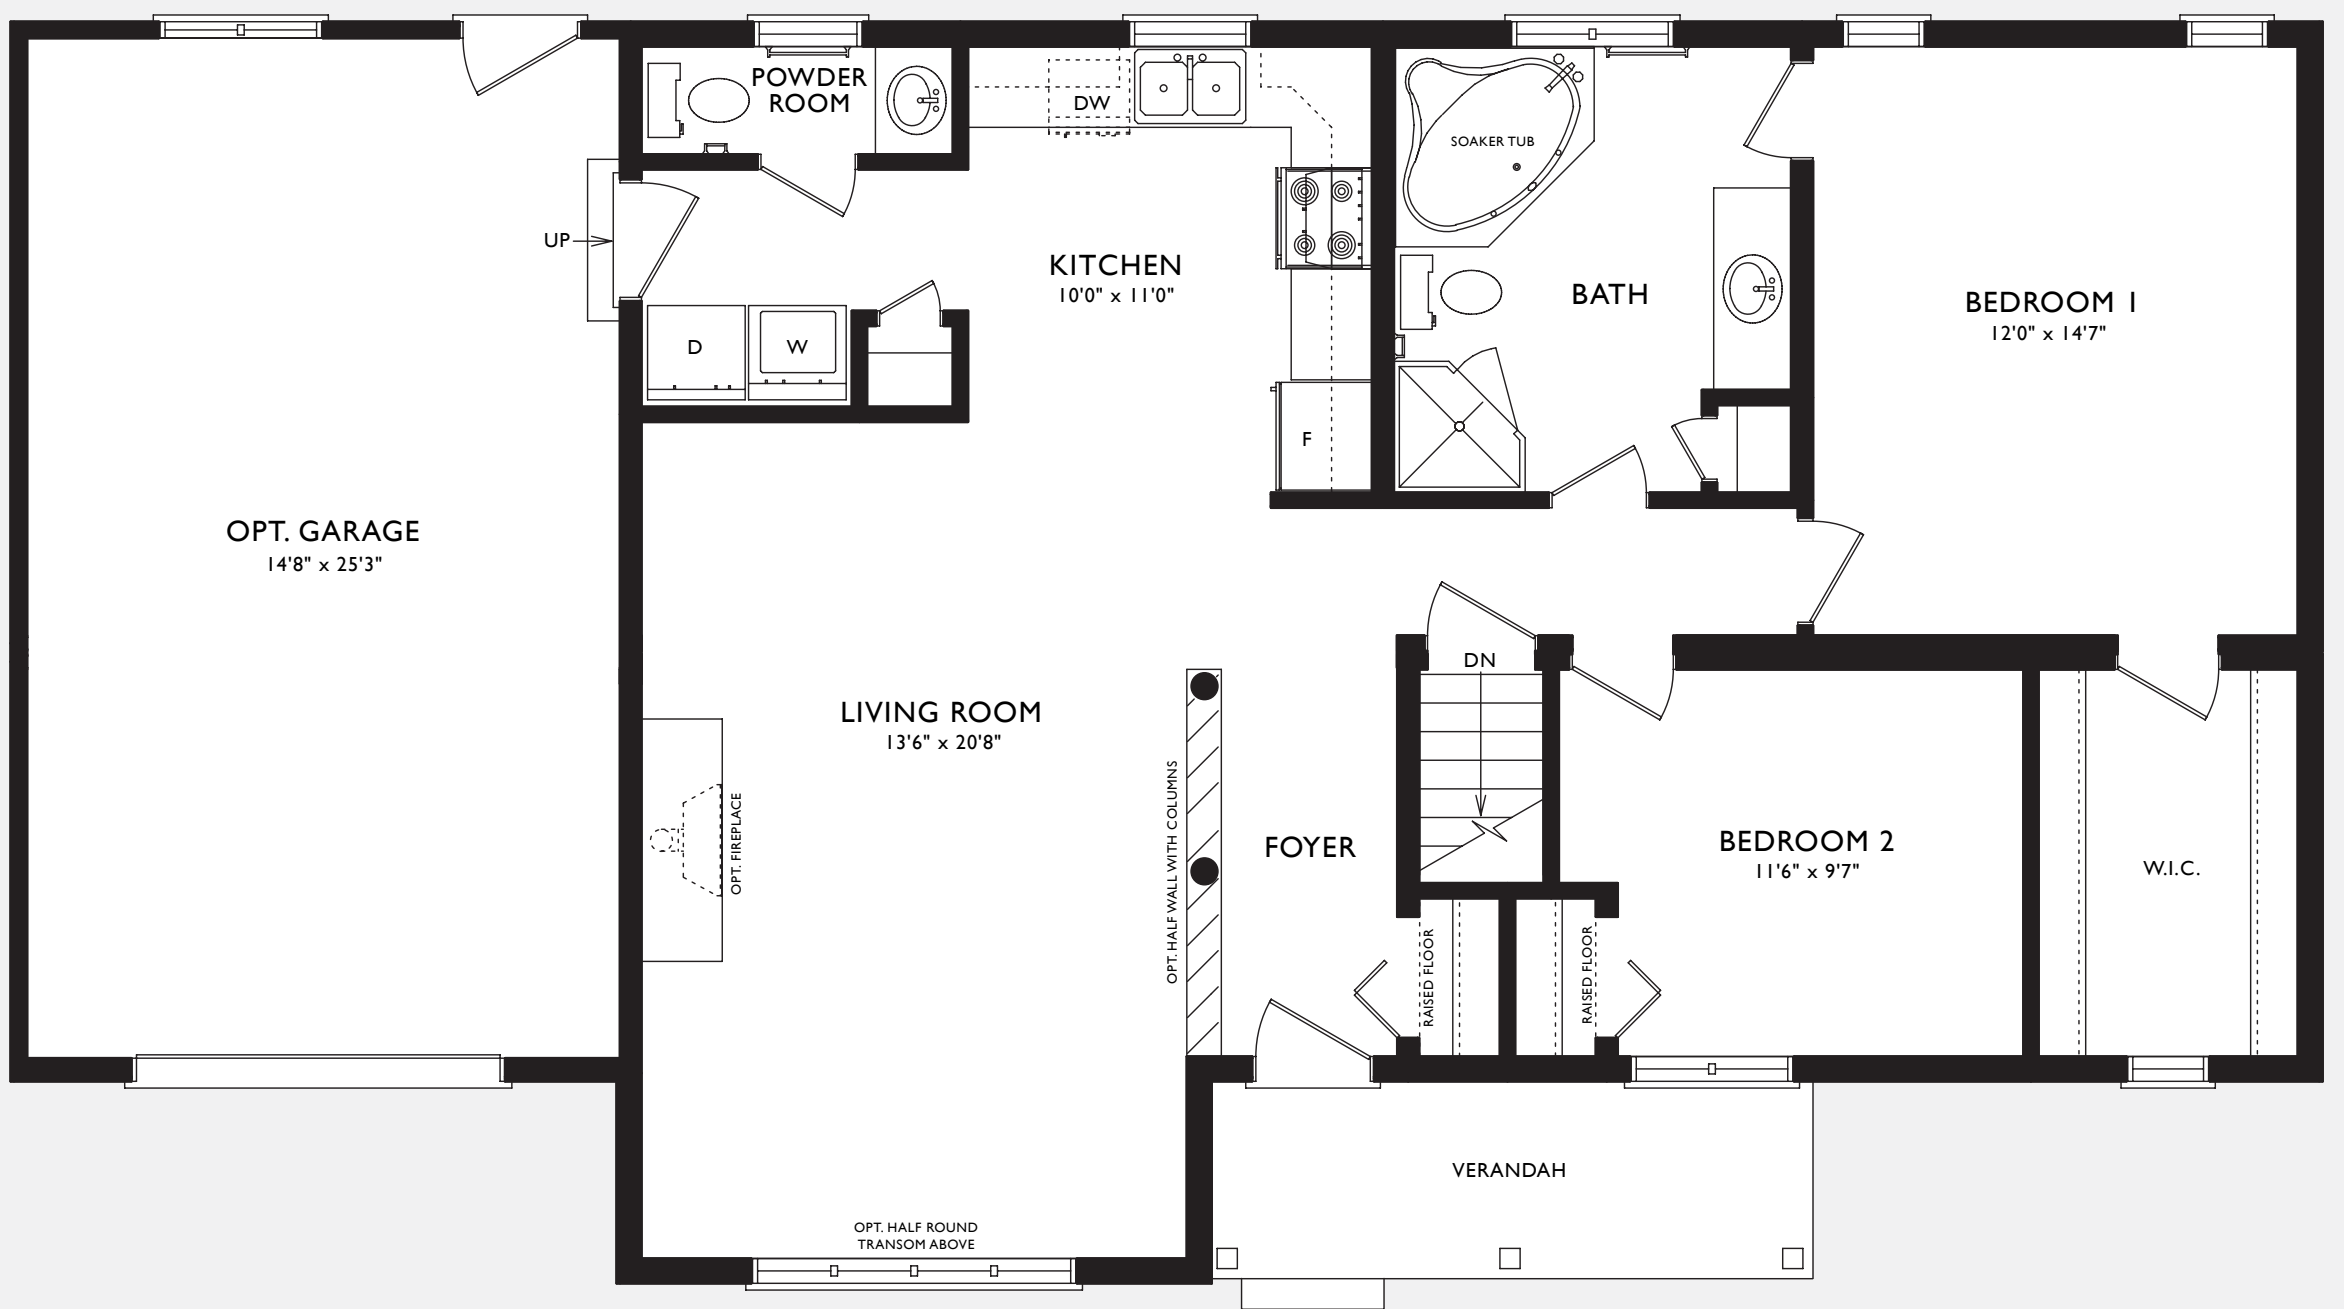

**THE RIDGESTONE**

BUNGALOW COLLECTION  
NEAT AS A PIN

2 BEDS | 1.5 BATHS

1,165 SQ.FT. (42' x 31')

Some optional features shown. Sizes and finishes may vary. E.&O.E.