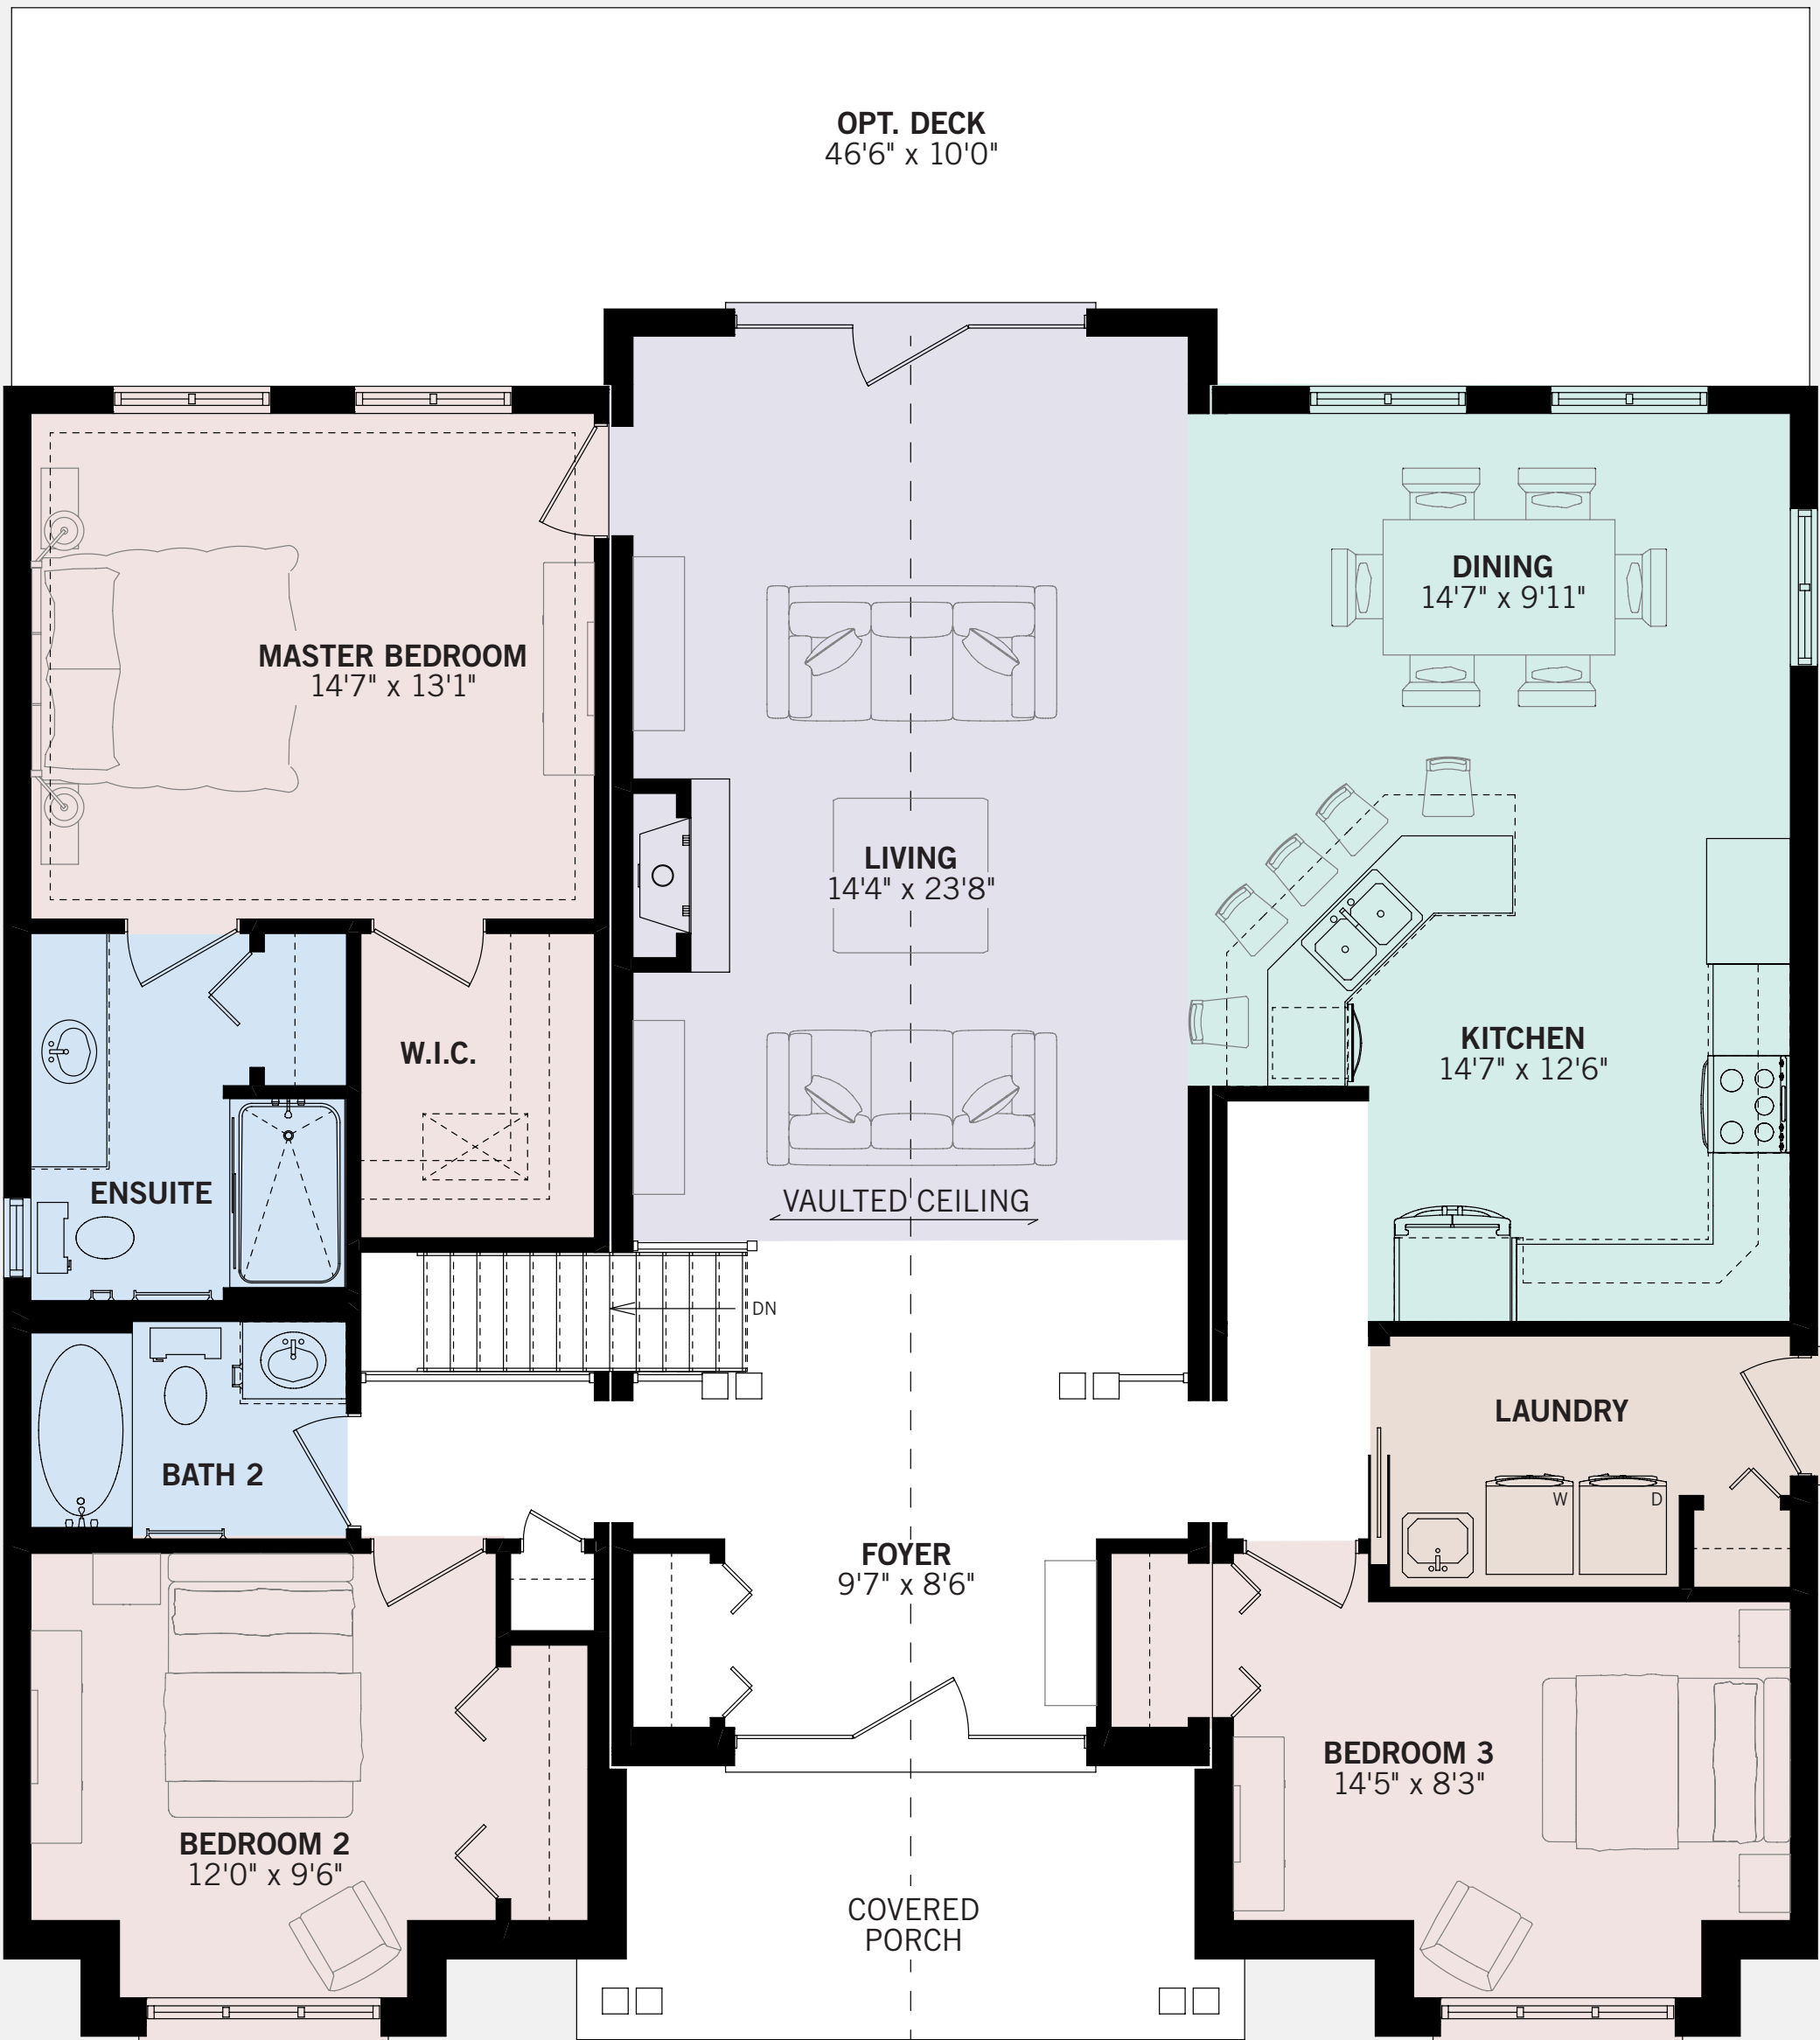

**THE
ROSSEAU**

COTTAGE COLLECTION
A MUSKOKA BEAUTY

3 BEDS | 2 BATHS

1,848 SQ. FT. (46'6" x 44'0")