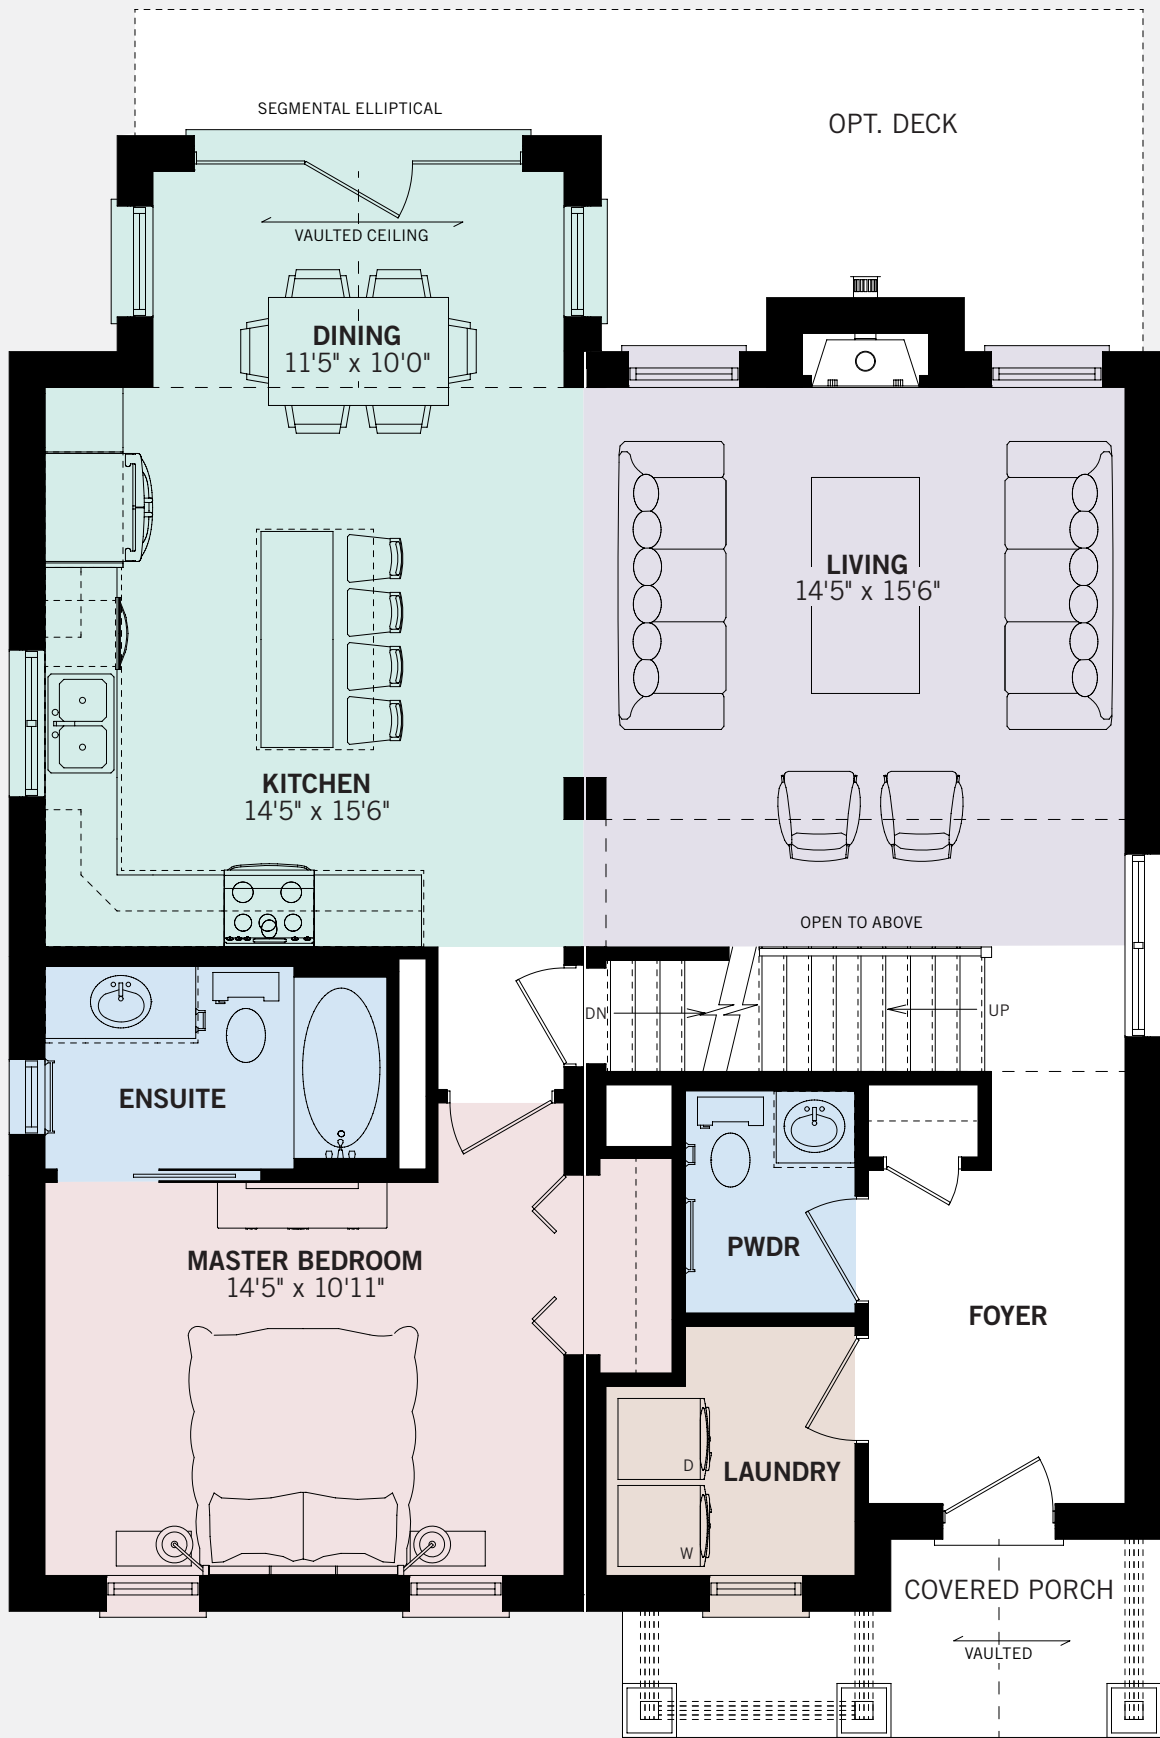

GROUND FLOOR