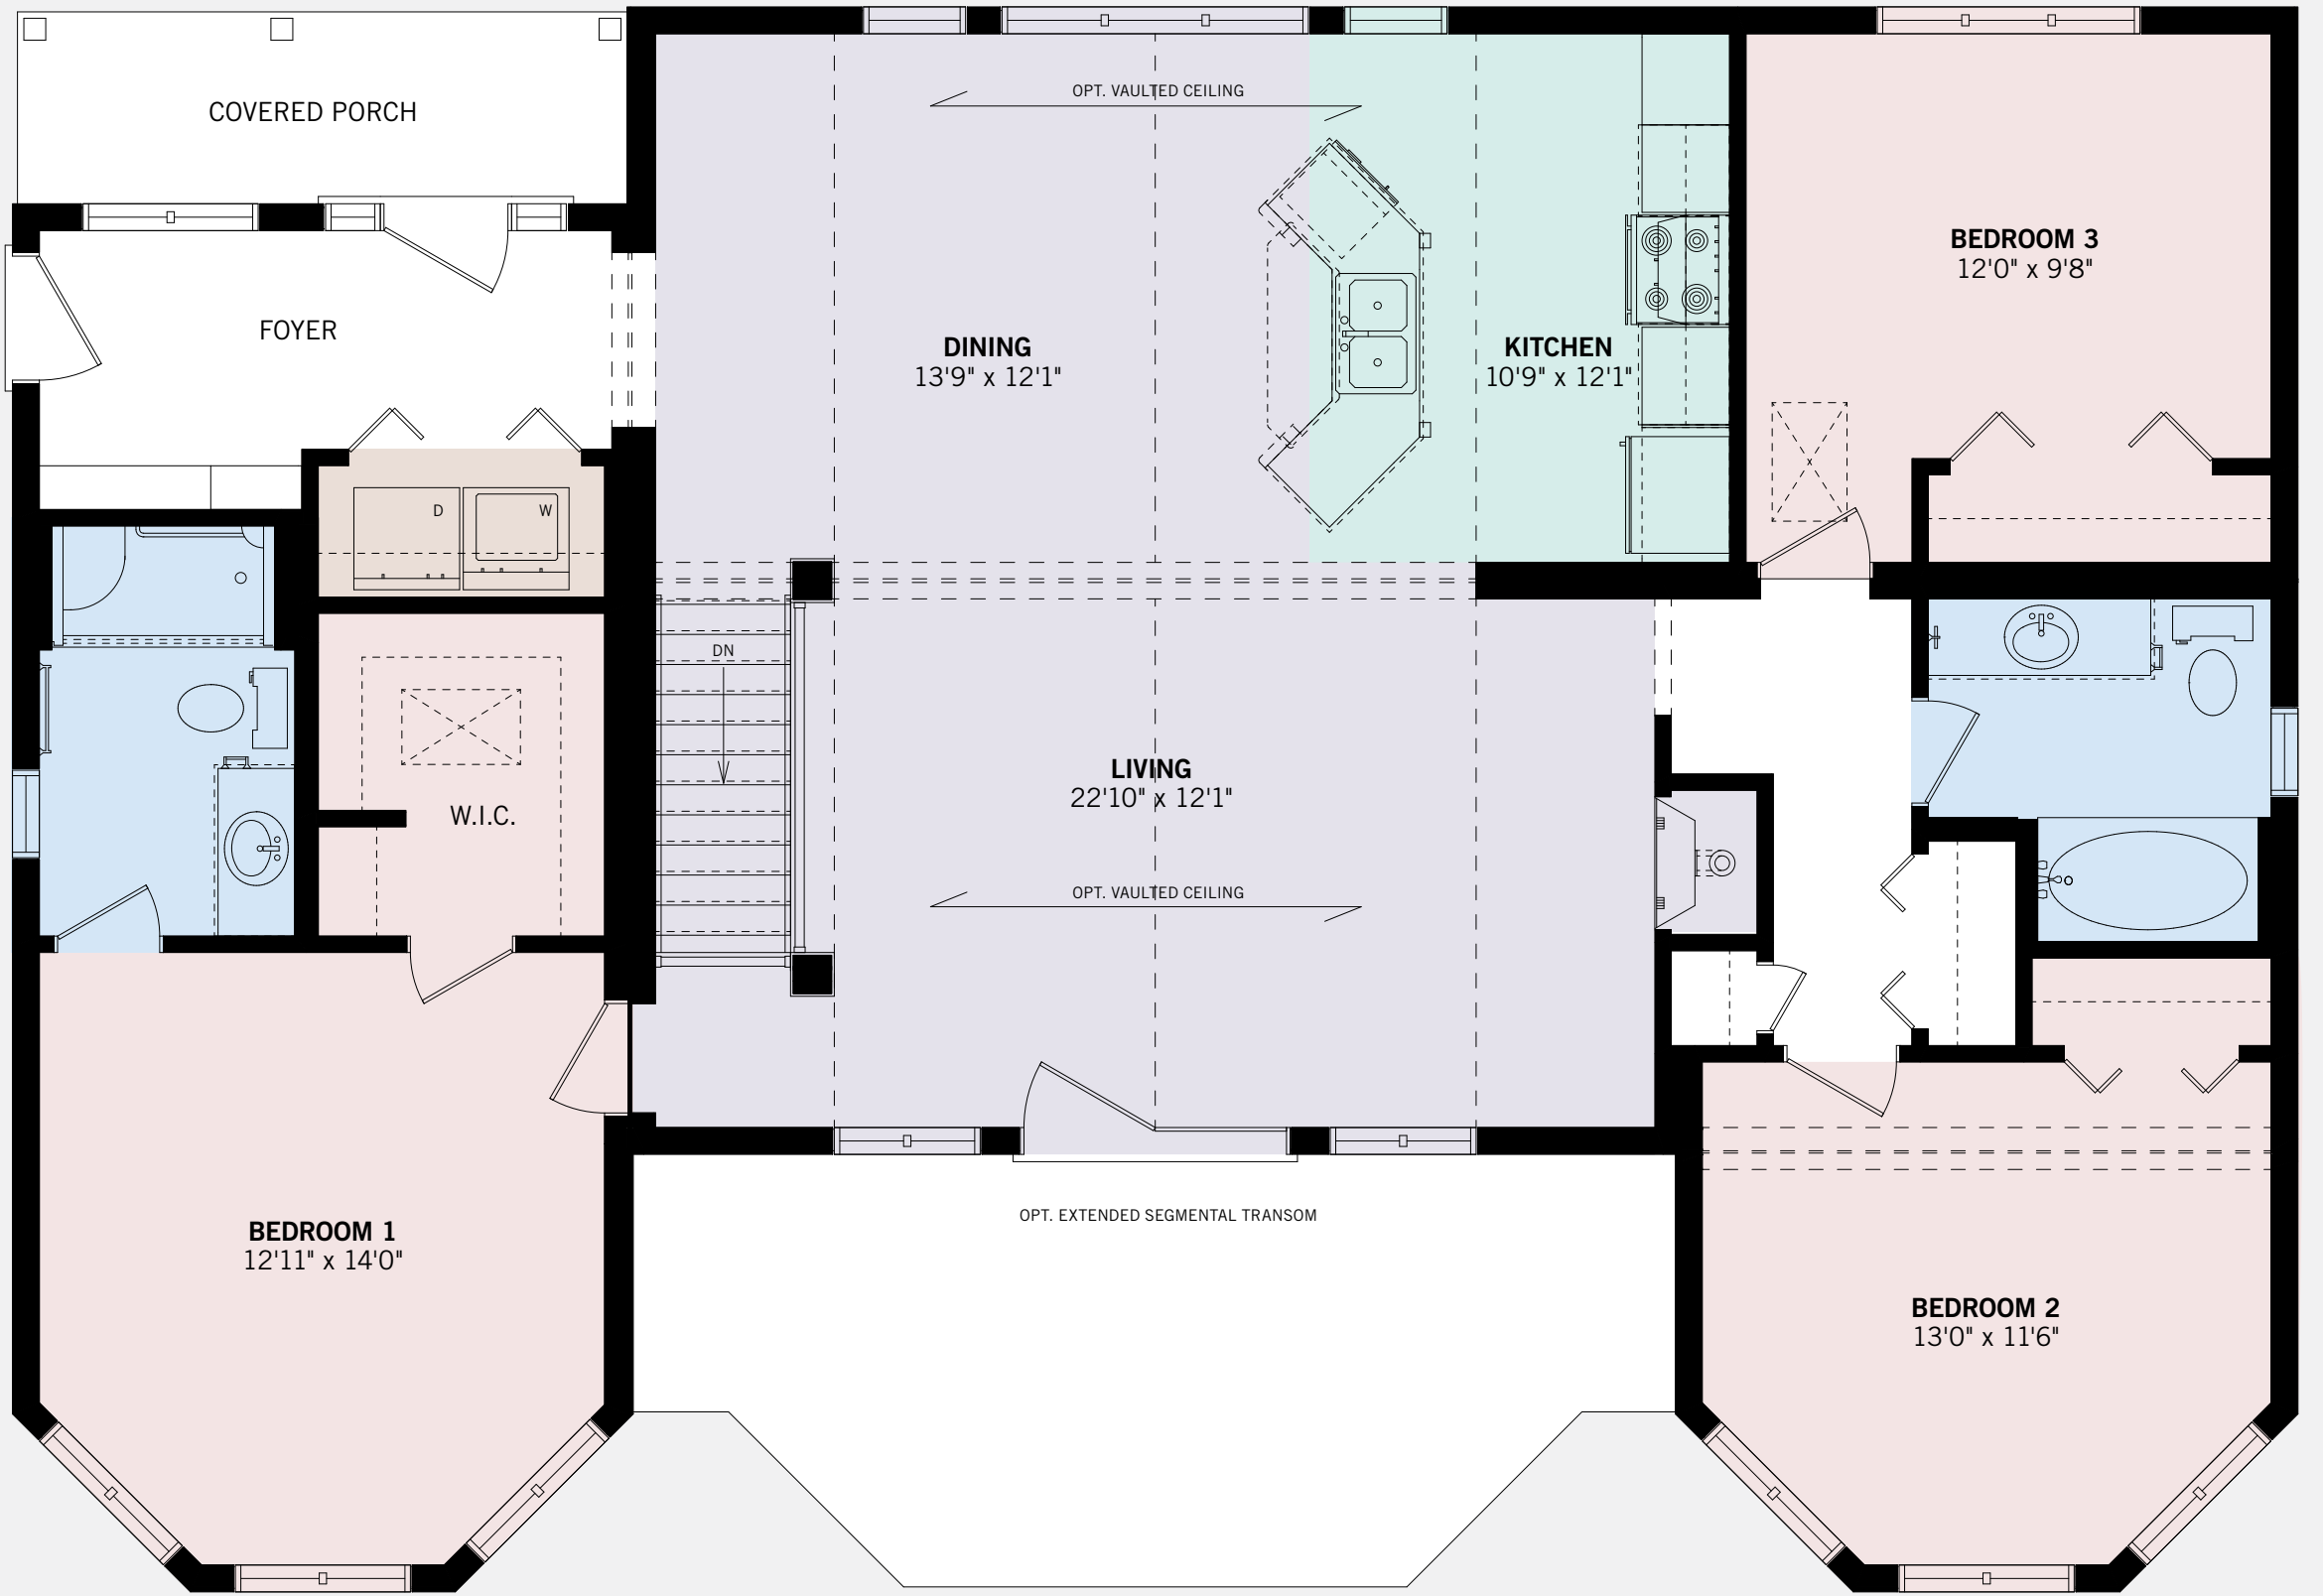

**THE  
SUNSET TRENT**

COTTAGE COLLECTION  
LAKESIDE LUXURY

3 BEDS | 2 BATHS

1,537 SQ.FT. (52' x 36')

Some optional features shown. Sizes and finishes may vary. E.&O.E.